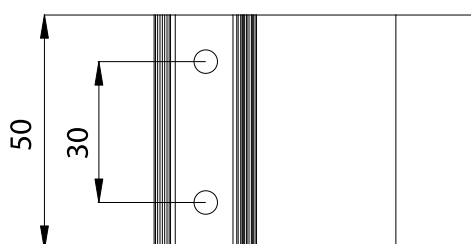

Cerniera per G.A. a collo lungo
tre ali

disegno tecnico

Profili

Art.	Serie
164/T	Domal Stopper, S/8000

Art.	Box	
164/T	50	

Descrizione

Cerniera in alluminio estruso reversibile per infissi a giunto aperto, forata e svasata, a tre ali prolungate che consentono, in apertura, un maggior distanziamento tra anta e telaio.

Reversible hinge made of extruded aluminium for open-joint doors and windows, with holes and flared, with three-leaf hinge extended which allow, when opening, a greater distance between frame and door or window wing.

Nylon bushes and stainless steel pin or steel pin with nylon sheath and plugs.

Finish: Rough, RAL colours, RAL Ox Silver, RAL Ox Bronze. Medium or black electro-colours.

schema di montaggio