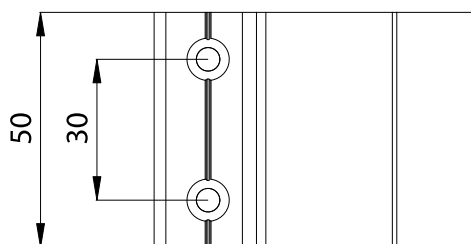

Cerniera per G.A. a collo lungo
tre ali

disegno tecnico

Profili

Art.	Serie
164/T	Domal Stopper, S/8000

Art.	Box	
164/T	50	

Descrizione

Cerniera in alluminio estruso reversibile per infissi a giunto aperto, forata e svasata, a tre ali prolungate che consentono, in apertura, un maggior distanziamento tra anta e telaio.

Reversible hinge made of extruded aluminium for open-joint doors and windows, with holes and flared, with three-leaf hinge extended which allow, when opening, a greater distance between frame and door or window wing.

Nylon bushes and stainless steel pin or steel pin with nylon sheath and plugs.

Finish: Rough, RAL colours, RAL Ox Silver, RAL Ox Bronze. Medium or black electro-colours.

schema di montaggio