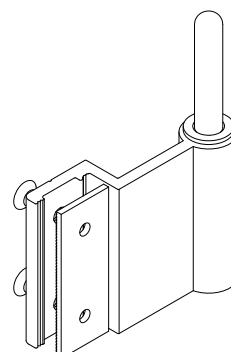

Cerniera per G.A. a collo lungo

Art.	Box	
164	50	

Descrizione

Cerniera in alluminio estruso reversibile per infissi a giunto aperto, forata e svasata, con ali prolungate che permettono, in apertura, un maggior distanziamento tra anta e telaio.

disegno tecnico

Reversible hinge made of extruded aluminium for open-joint doors and windows, with holes and flared, with extended leaves which allow, when opening, a greater distance between frame and door or window wing.

Nylon bushes and stainless steel pin or steel pin with nylon sheath and plugs.

Finish: Rough, RAL colours, RAL Ox Silver, RAL Ox Bronze. Medium or black electro-colours.

schema di montaggio

Profili

Art.	Serie
164	Domal Stopper, S/8000