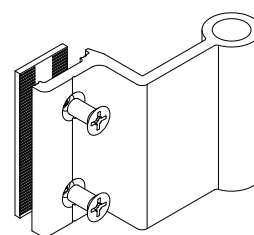

Cerniera per G.A. a collo lungo

Art.	Box	
164	50	

Descrizione

Cerniera in alluminio estruso reversibile per infissi a giunto aperto, forata e svasata, con ali prolungate che permettono, in apertura, un maggior distanziamento tra anta e telaio.

disegno tecnico

Reversible hinge made of extruded aluminium for open-joint doors and windows, with holes and flared, with extended leaves which allow, when opening, a greater distance between frame and door or window wing.

Nylon bushes and stainless steel pin or steel pin with nylon sheath and plugs.

Finish: Rough, RAL colours, RAL Ox Silver, RAL Ox Bronze. Medium or black electro-colours.

schema di montaggio

Profili

Art.	Serie
164	Domal Stopper, S/8000